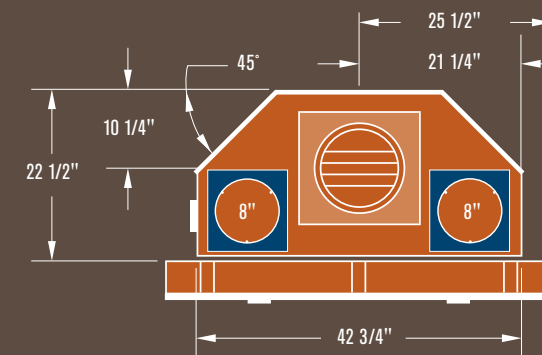

A Rumford firebox will maximize the radiant energy of the fire due to its shallow depth and optimally angled sides.

A conventional firebox allows a fraction of the radiant heat out because of the depth of the firebox and the minimal angle of the walls.

UNIT DIMENSIONS AND CLEARANCES

■ Blue outline indicates that these are 1000H model parts only