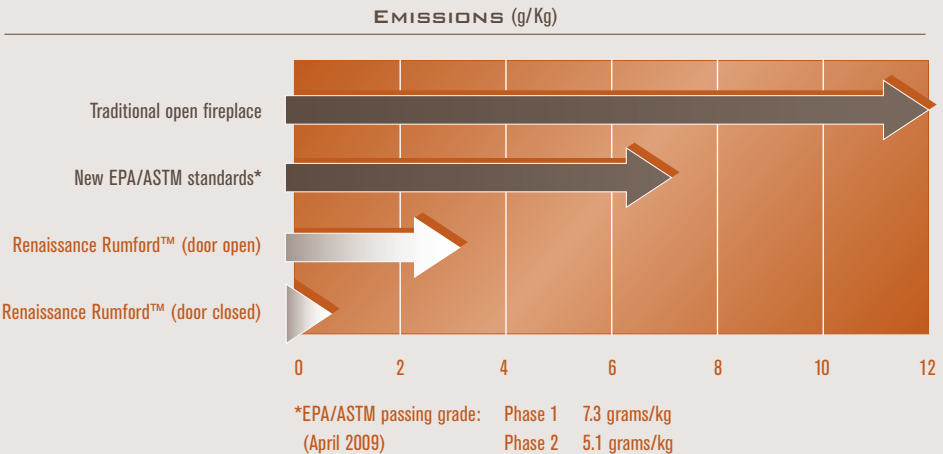

THE SECRET IS OUT

Why does the Renaissance burn so much more cleanly than a regular fireplace?

- The key to lowering emissions is to achieve and maintain very high temperatures which allow volatile gasses and particulates to burn. This is exactly how EPA certified wood burning stoves burn cleanly, but making it happen in an open fireplace is much more difficult.
- There's no simple solution or mystery technology! We've incorporated a wide range of features into the Renaissance that, when combined, make it the cleanest burning open fireplace ever made.
- The Ultimate Bonus is that cleaner fires are more beautiful fires. The Renaissance Rumford's™ fire is so incredibly tall, bright and lively that you need to see it to appreciate it. The Rumford firebox provides a vertical fire viewing experience superior to much larger conventional fireplaces. You can see a live burn on our website.
- The Renaissance is the first open fireplace of its kind; applying modern physics to an ancient element to produce breathtaking fires and a greener planet.