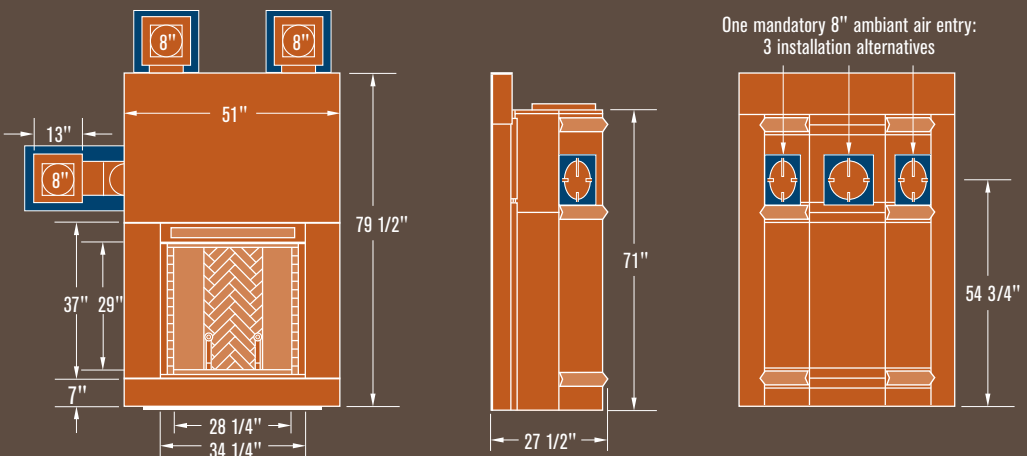

THE FIREBOX AND THROAT

The entire firebox and throat are lined with Skamol which is durable at the highest temperatures achieved in the Renaissance. Extensive (actually abusive) testing in our laboratory has indicated that not only will it withstand high temperatures; it will retain its shape and appearance when used on a daily basis.

HEAVY DUTY CONSTRUCTION

A typical pre-fabricated wood burning fireplace weighs less than 200lbs, often closer to 100. Much of the Renaissance's 600lbs comes from heavy steel construction, but it is still lightweight enough that it can sit on normal flooring and doesn't require a foundation. With 20 years of experience fabricating clean burning built-in stoves, we know how they are used, and abused, in the field. The Renaissance is engineered to be used on a daily basis and last as long as your home.

THE CHIMNEY

The Renaissance is certified with Model RIS chimney which is listed to UL 103HT, the most stringent UL Standard for wood burning chimneys. Model RIS has a lifetime replacement warranty, even in the event of a chimney fire.

BUILT-IN FIRE SCREEN

The built-in screen is easy to raise and lower and locks in place when raised. The mesh is fine enough that it won't take away from your view of the fire, but strong enough to stop a rolling log.