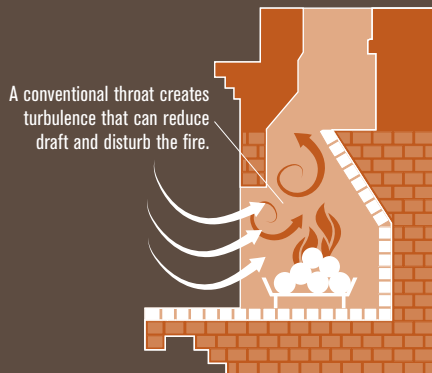

With its hideaway door, the Renaissance is the ultimate clean face wood burning fireplace. The mechanical parts disappear, leaving a gorgeous herringbone firebox and providing a clean canvas for the finishing designer.

* Figures in blue refer to 1000H model

THE SECRET IS OUT

Why does the Renaissance burn so much more cleanly than a regular fireplace?

- The key to lowering emissions is to achieve and maintain very high temperatures which allow volatile gasses and particulates to burn. This is exactly how EPA certified wood burning stoves burn cleanly, but making it happen in an open fireplace is much more difficult.
- There's no simple solution or mystery technology! We've incorporated a wide range of features into the Renaissance that, when combined, make it the cleanest burning open fireplace ever made.
- The Ultimate Bonus is that cleaner fires are more beautiful fires. The Renaissance Rumford's™ fire is so incredibly tall, bright and lively that you need to see it to appreciate it. The Rumford firebox provides a vertical fire viewing experience superior to much larger conventional fireplaces. You can see a live burn on our website.
- The Renaissance is the first open fireplace of its kind; applying modern physics to an ancient element to produce breathtaking fires and a greener planet.

RUMFORD

CONVENTIONAL

HOW IT WORKS

1 Count Rumford knew his stuff: we found that classic Rumford firebox proportions produced a vertical fire which concentrated hot combustion gasses while at the same time radiated heat back through the firebox for a hotter fire. Find the fascinating history of Count Rumford on our website.