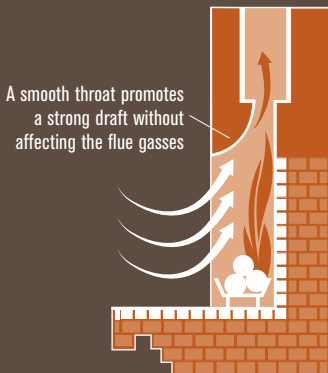

* Figures in blue refer to 1000H model

THE SECRET IS OUT

Why does the Renaissance burn so much more cleanly than a regular fireplace?

- The key to lowering emissions is to achieve and maintain very high temperatures which allow volatile gasses and particulates to burn. This is exactly how EPA certified wood burning stoves burn cleanly, but making it happen in an open fireplace is much more difficult.
- There's no simple solution or mystery technology! We've incorporated a wide range of features into the Renaissance that, when combined, make it the cleanest burning open fireplace ever made.
- The Ultimate Bonus is that cleaner fires are more beautiful fires. The Renaissance Rumford's™ fire is so incredibly tall, bright and lively that you need to see it to appreciate it. The Rumford firebox provides a vertical fire viewing experience superior to much larger conventional fireplaces. You can see a live burn on our website.
- The Renaissance is the first open fireplace of its kind; applying modern physics to an ancient element to produce breathtaking fires and a greener planet.

RUMFORD

CONVENTIONAL

HOW IT WORKS

1 Count Rumford knew his stuff: we found that classic Rumford firebox proportions produced a vertical fire which concentrated hot combustion gasses while at the same time radiated heat back through the firebox for a hotter fire. Find the fascinating history of Count Rumford on our website.

2 We fabricated the Rumford throat from smooth low mass insulating refractory: this promotes smoother air flow into the throat of the firebox and prevents cool room air from lowering combustion temperatures.